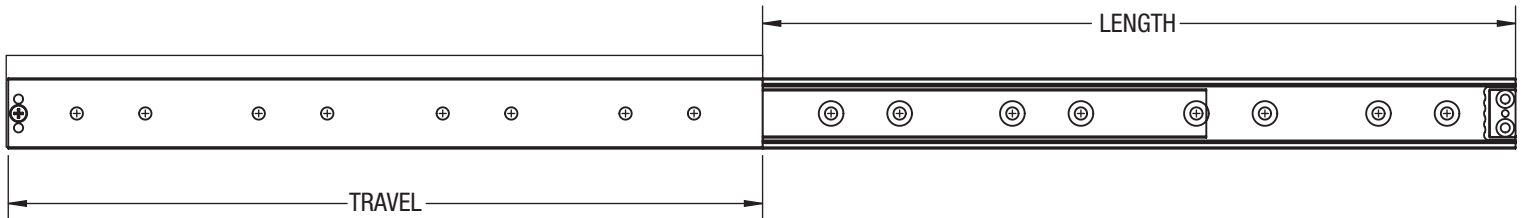

FR 5439

SLIDE TYPE:	Super Heavy Duty Full Extension Ball Bearing Drawer Slide
MOUNTING:	Side Mount

WIDTH:	39.0 mm (1.54 in.)
LOAD CAPACITY:	dynamic up to 500 kg (1100 lbs.)

NEW!

MATERIALS: zinc plated cold drawn machined steel

FEATURES: steel ball bearings, rubber stops

SPECIFICATIONS:

- ▶ ball bearing drawer slide with the heaviest load capacity
- ▶ non-handed and non-disconnect
- ▶ flat mounting possible, weight rating reduced

HARDWARE:

- ▶ M8 or M6 flat head screws

DESCRIPTION	LENGTH (mm)	LENGTH (INCHES)	TRAVEL (mm)	TRAVEL (INCHES)	PART NUMBER
FR 5439- 400	400	15.75	400	15.75	5643
FR 5439- 450	450	17.72	450	17.72	5644
FR 5439- 500	500	19.69	500	19.69	5645
FR 5439- 550	550	21.65	550	21.65	5646
FR 5439- 600	600	23.62	600	23.62	5647
FR 5439- 650	650	25.59	650	25.59	5648
FR 5439- 700	700	27.56	700	27.56	5649
FR 5439- 750	750	29.53	750	29.53	5650
FR 5439- 800	800	31.50	800	31.50	5651
FR 5439- 850	850	33.46	850	33.46	5652
FR 5439- 900	900	35.43	900	35.43	5653
FR 5439- 950	950	37.40	950	37.40	5654
FR 5439-1000	1000	39.37	1000	39.37	5655