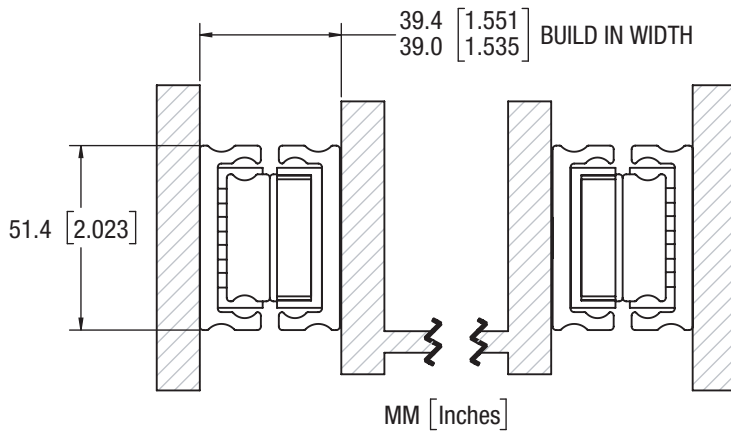

FR 5439

SLIDE TYPE:	Super Heavy Duty Full Extension Ball Bearing Drawer Slide
MOUNTING:	Side Mount

WIDTH:	39.0 mm (1.54 in.)
LOAD CAPACITY:	dynamic up to 500 kg (1100 lbs.)

NEW!

MATERIALS: zinc plated cold drawn machined steel

FEATURES: steel ball bearings, rubber stops

SPECIFICATIONS:

- ▶ ball bearing drawer slide with the heaviest load capacity
- ▶ non-handed and non-disconnect
- ▶ flat mounting possible, weight rating reduced

HARDWARE:

- ▶ M8 or M6 flat head screws

DESCRIPTION	LENGTH (mm)	LENGTH (INCHES)	TRAVEL (mm)	TRAVEL (INCHES)	PART NUMBER
FR 5439- 400	400	15.75	400	15.75	5643
FR 5439- 450	450	17.72	450	17.72	5644
FR 5439- 500	500	19.69	500	19.69	5645
FR 5439- 550	550	21.65	550	21.65	5646
FR 5439- 600	600	23.62	600	23.62	5647
FR 5439- 650	650	25.59	650	25.59	5648
FR 5439- 700	700	27.56	700	27.56	5649
FR 5439- 750	750	29.53	750	29.53	5650
FR 5439- 800	800	31.50	800	31.50	5651
FR 5439- 850	850	33.46	850	33.46	5652
FR 5439- 900	900	35.43	900	35.43	5653
FR 5439- 950	950	37.40	950	37.40	5654
FR 5439-1000	1000	39.37	1000	39.37	5655